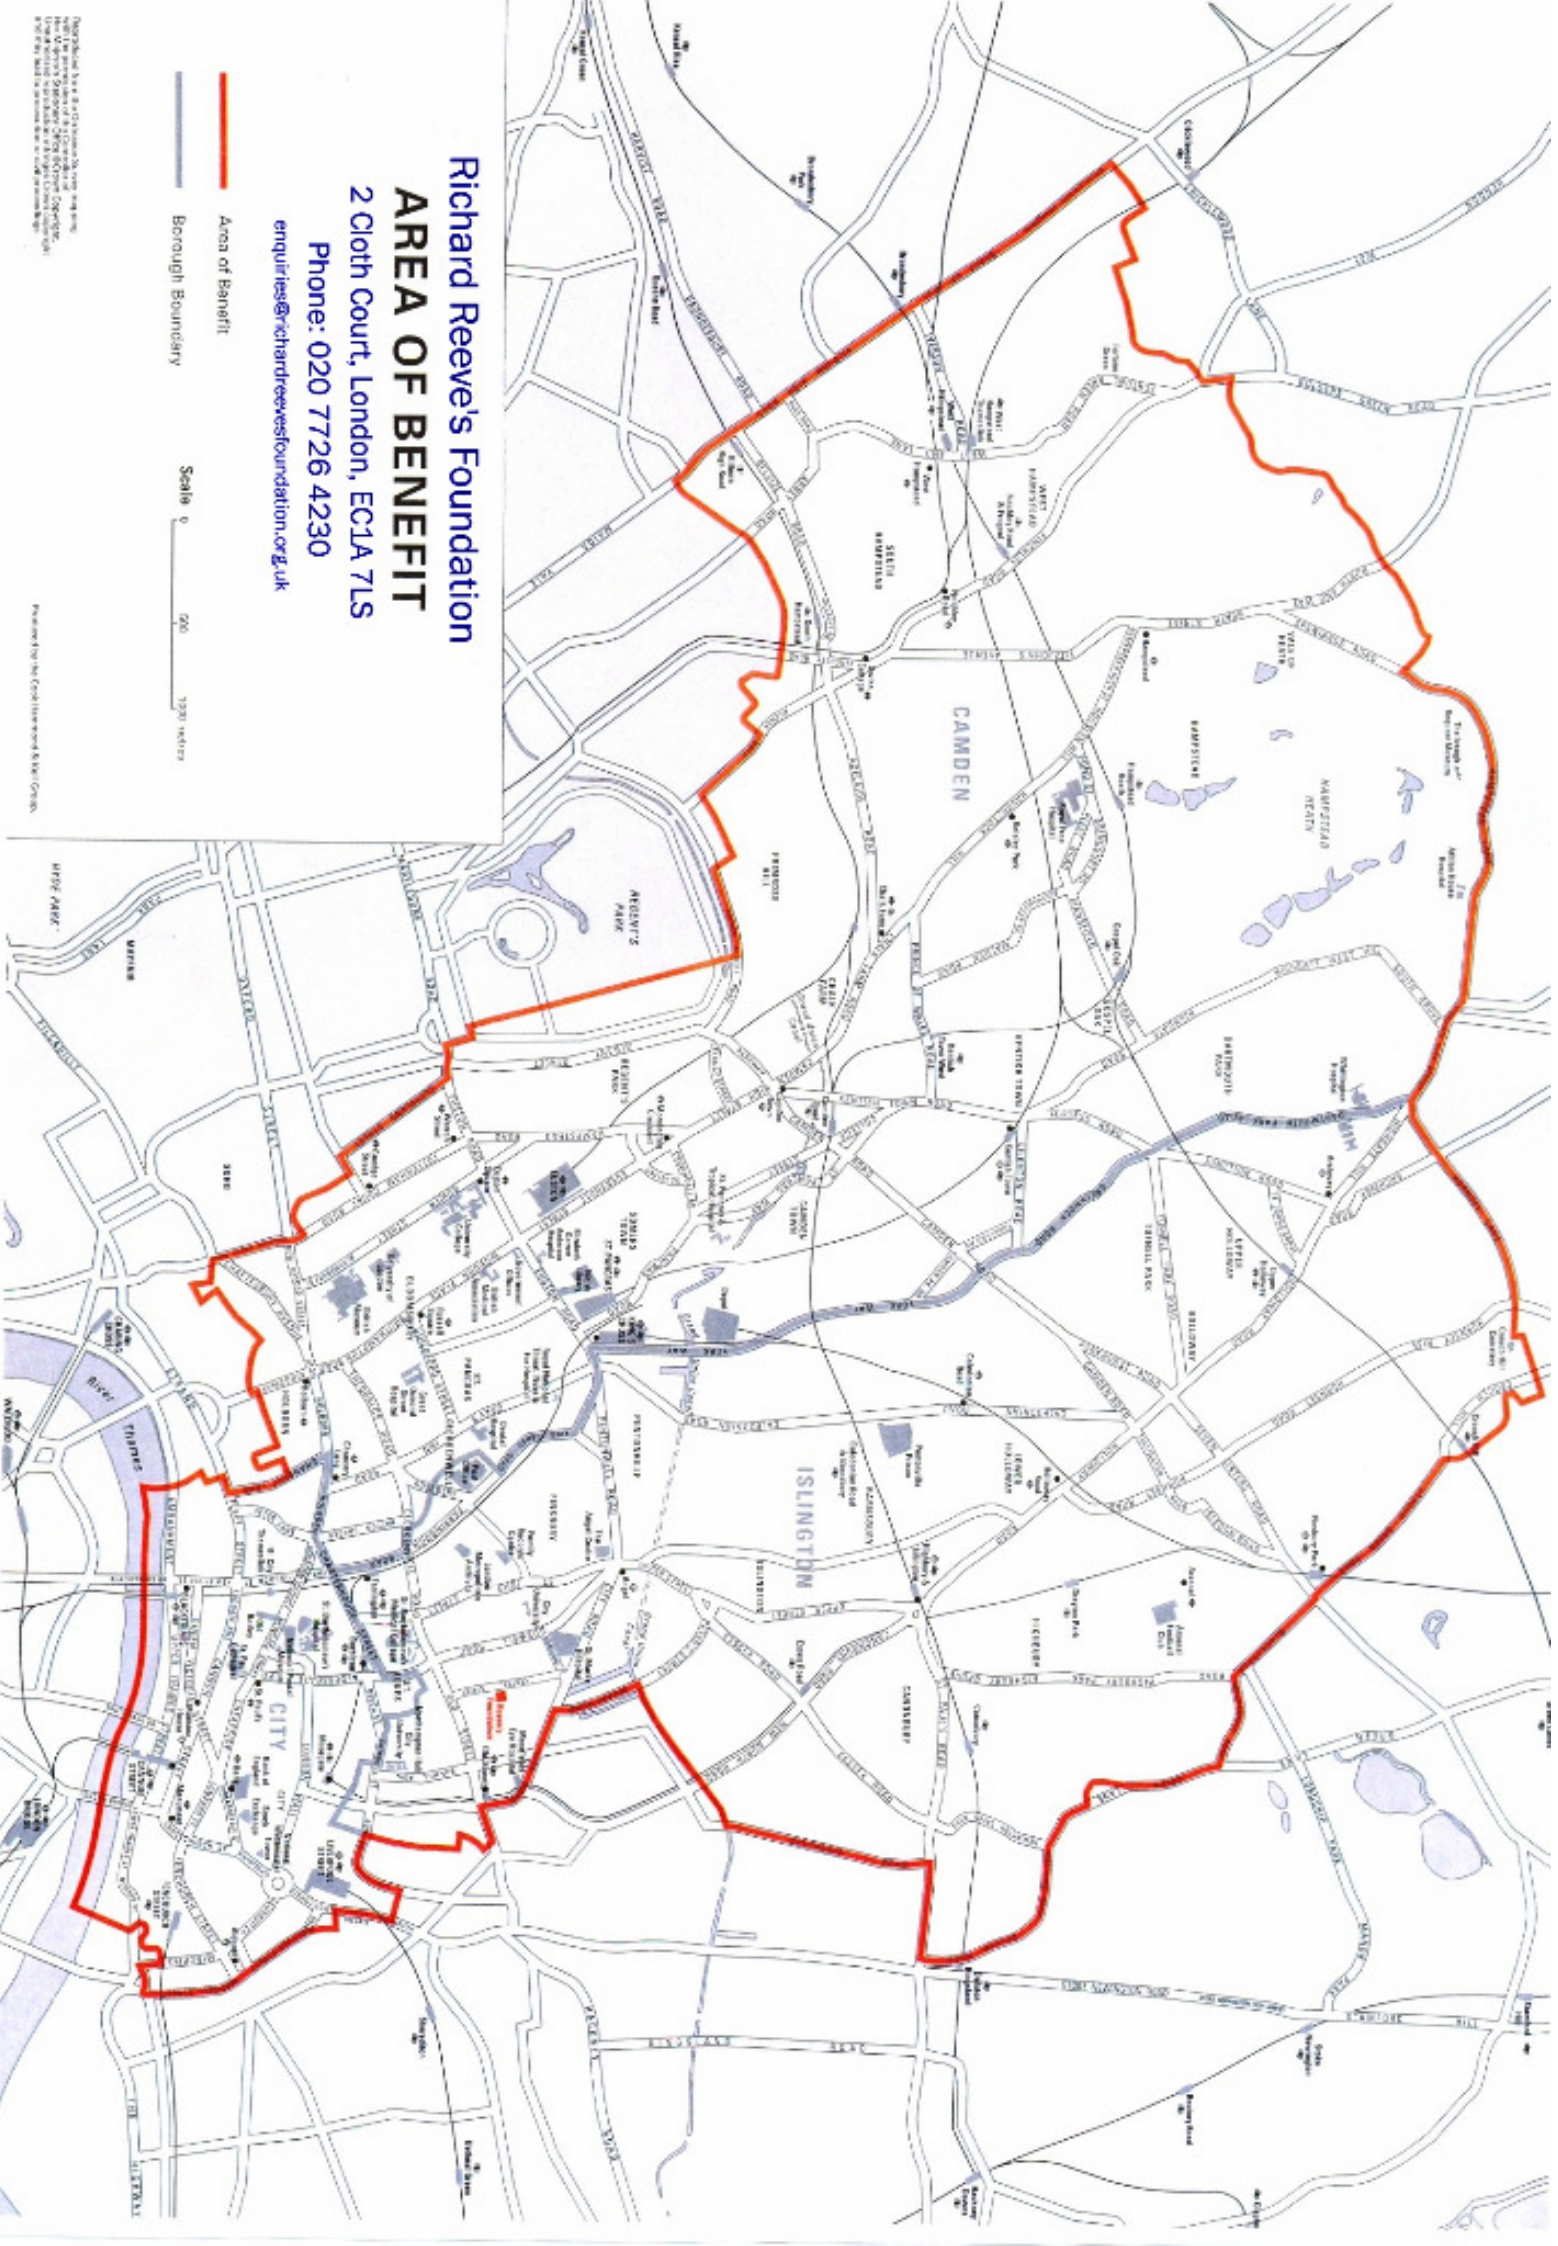

Richard Reeves's Foundation
AREA OF BENEFIT
2 Cloth Court, London, EC1A 7LS
Phone: 020 7726 4230
enquiries@richardreevesfoundation.org.uk

— Area of Benefit
— Borough Boundary

Scale 0 500 1000 METRES